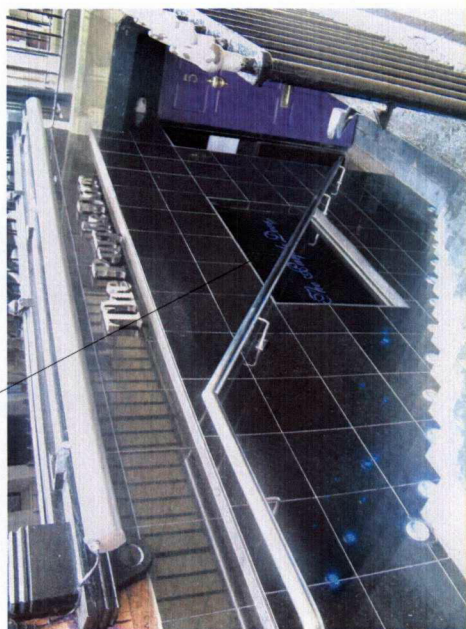

A-Existing Projecting Sign 1200mm High X 1000mm X 100mm With Text As Shown

B-X3 Windows Vinyls Text As Shown

C-Existing Sign Illuminated From Above, Polished Stand Off Lettering

D-Window Vinyls As Existing Showing The Purple Door