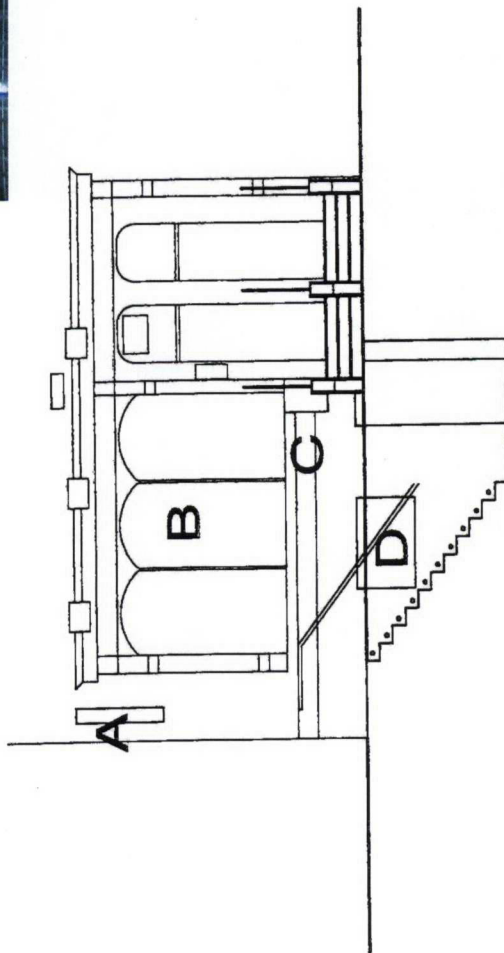

A-Existing Projecting Sign 1200mm High X 1000mm X 100mm With Text As Shown

B-X3 Windows Vinyls Text As Shown

C-Existing Sign Illuminated From Above, Polished Stand Off Lettering

D-Window Vinyls As Existing Showing The Purple Door